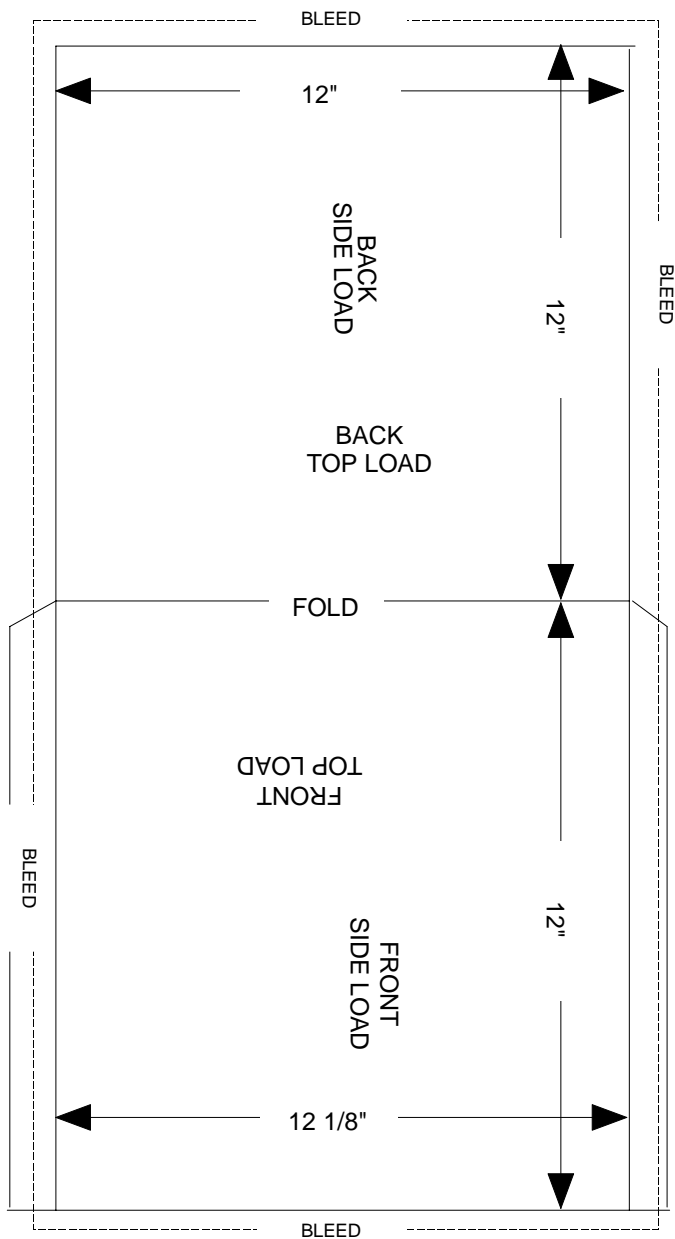

Dorado Press Inc.

717 Arroyo Ave.

San Fernando, CA 91340

818 365-4433

12" Innersleeve

ALL FORMATS 1/4" BLEED ALL SIDES - 1/4" SAFE AREA

NOT DRAWN TO SCALE