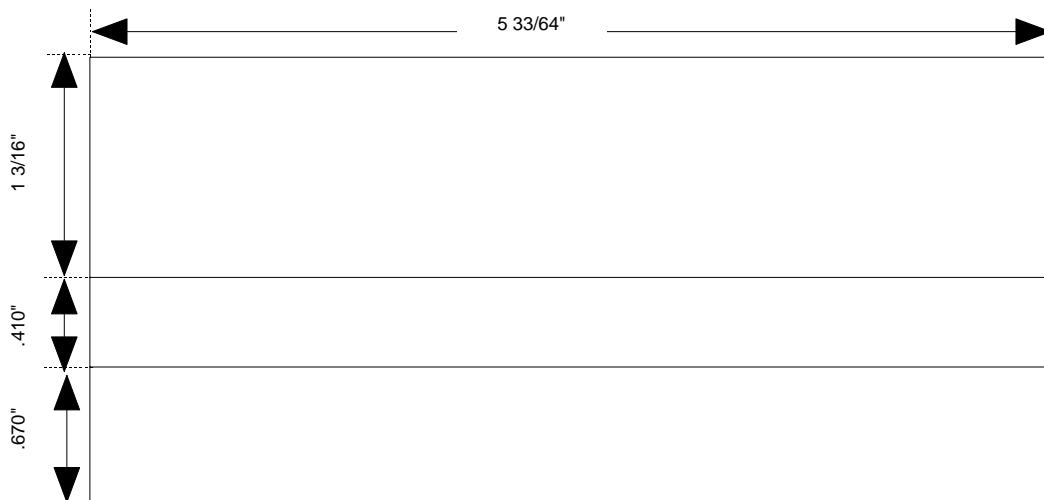

Dorado Press Inc.

717 Arroyo Ave.

San Fernando, CA 91340

818 365-4433

CD Cornersleeve

ALL FORMATS 1/8" BLEED ALL SIDES - 1/8" SAFE AREA

NOT DRAWN TO SCALE