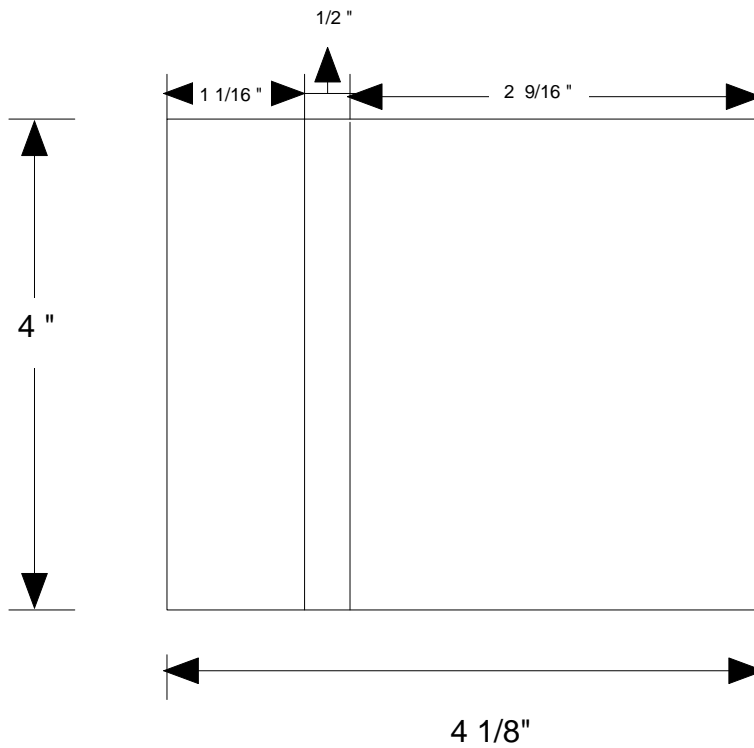

## J Card

ALL FORMATS 1/8" BLEED ALL SIDES - 1/8" SAFE AREA

Each additional panel should be 1/32" shorter than previous panel.

NOT DRAWN TO SCALE